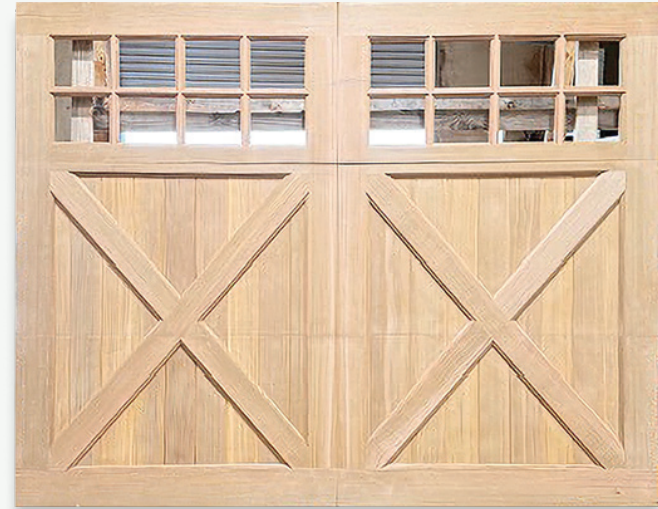

DOOR NUMBER: 013

Door Size: 9'-0" x 7'-0" **Wood Type:** Western Red Cedar - Dark

Face Description: 5 1/4" T&G V-Groove Applied Vertically

Overlay Description: Brd-6 1/2", Headbrd-6 1/2", Kickbrd-7 1/4",
Post-5 1/2" Coped