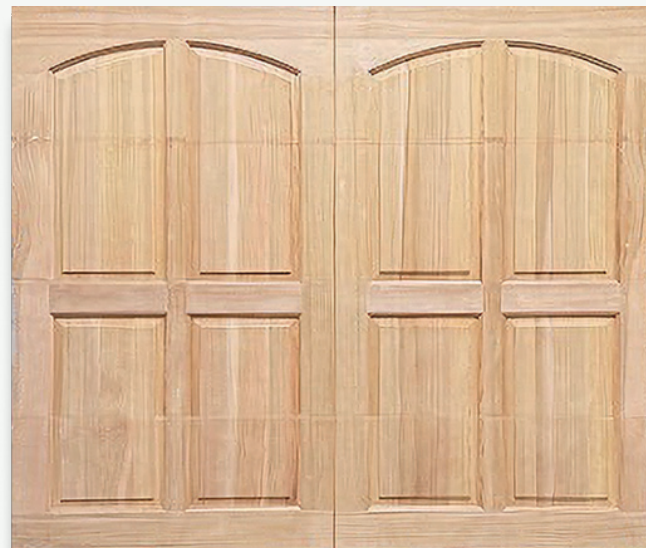

DOOR NUMBER: 018

Door Size: 8'-1 1/2" x 6'-10 1/2" **Wood Type:** Western Red Cedar - Dark
Face Description: Random Raised Panel, Double Arch
Overlay Description: Brd-6 1/2", Top-6 1/2" Arch, Wt-5 1/2",
Postmtr-4", Kickbrd-7 1/4"