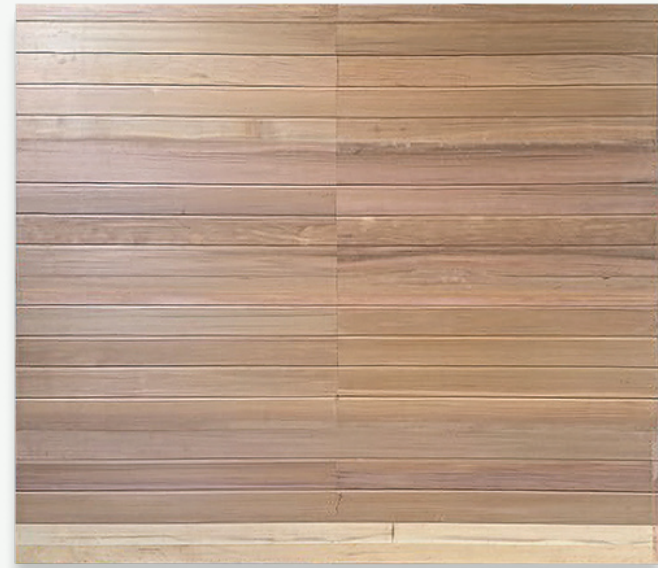

DOOR NUMBER: 011

Door Size: 9'-1" x 8'-0" **Door Quantity:** 2

Wood Type: Western Red Cedar - Dark

Face Description: 5 1/4" T&G V-Groove Applied Horizontally,
MUST ADD OVERLAYS

Overlay Description: No Overlays, MUST ADD