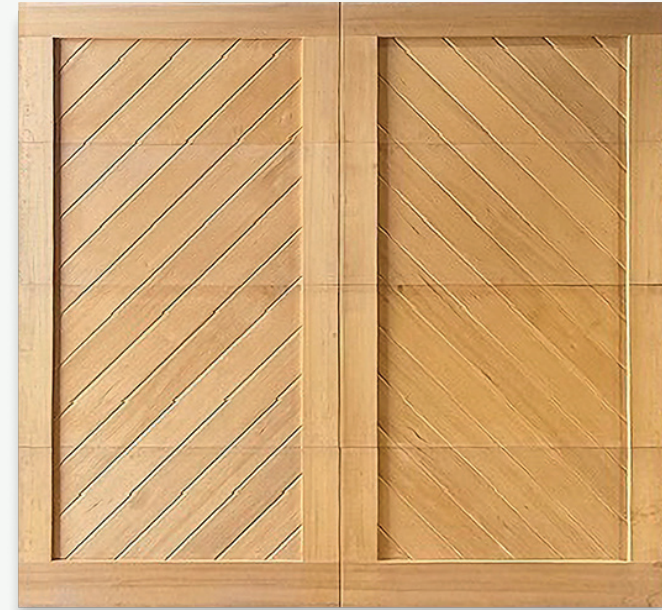

DOOR NUMBER: 027

Door Size: 8'-0" x 7'-6" **Wood Type:** Hemlock

Face Description: 5 1/4" T&G V-Groove Applied Diagonal

Overlay Description: Kickbrd-7 1/4", Brd-5 1/2", Post-5 1/2", Top-5 1/2", Square Edge